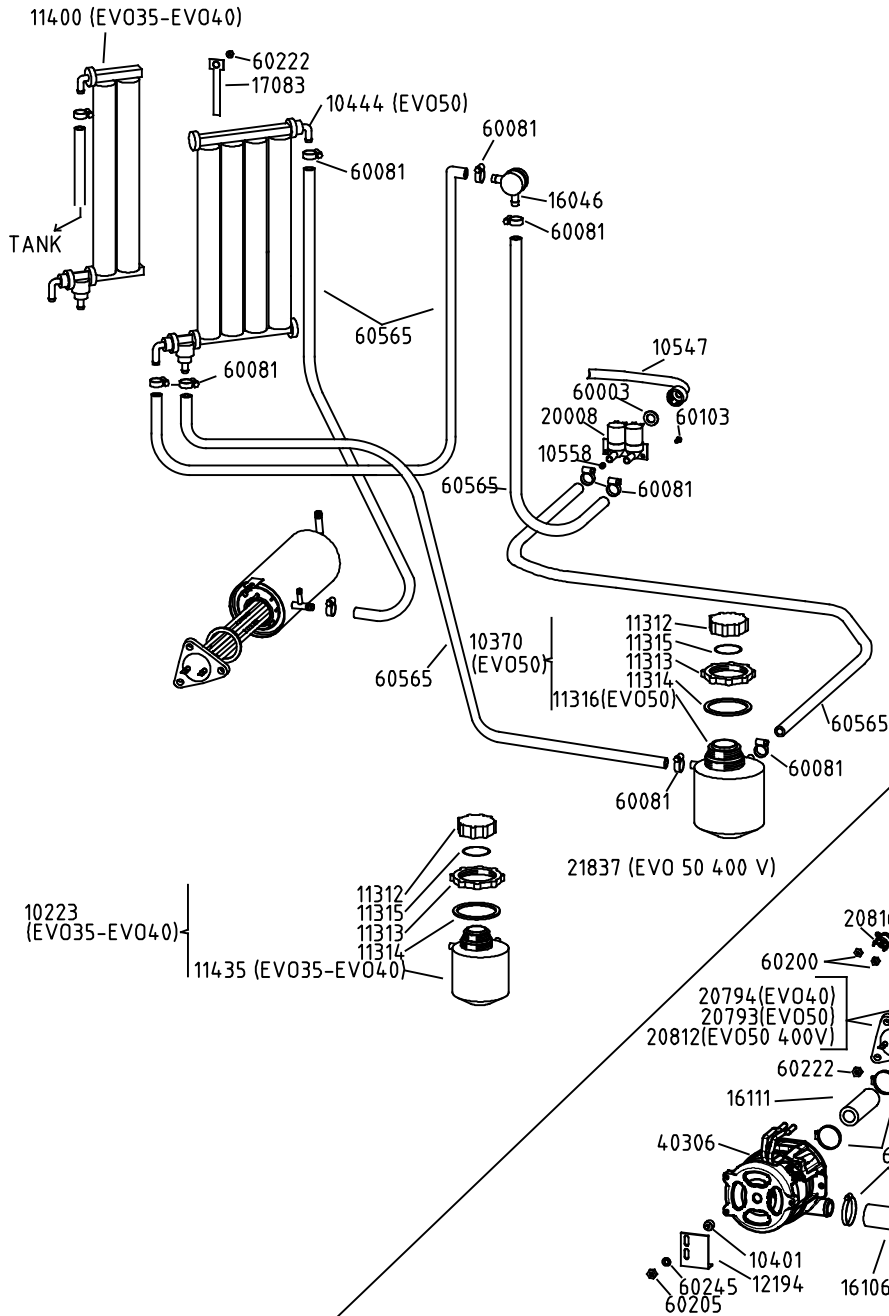

Drain Pump
Version

Rinse Aid Version

Detergent Pump
Version

Water Softener Version

Break tank Version