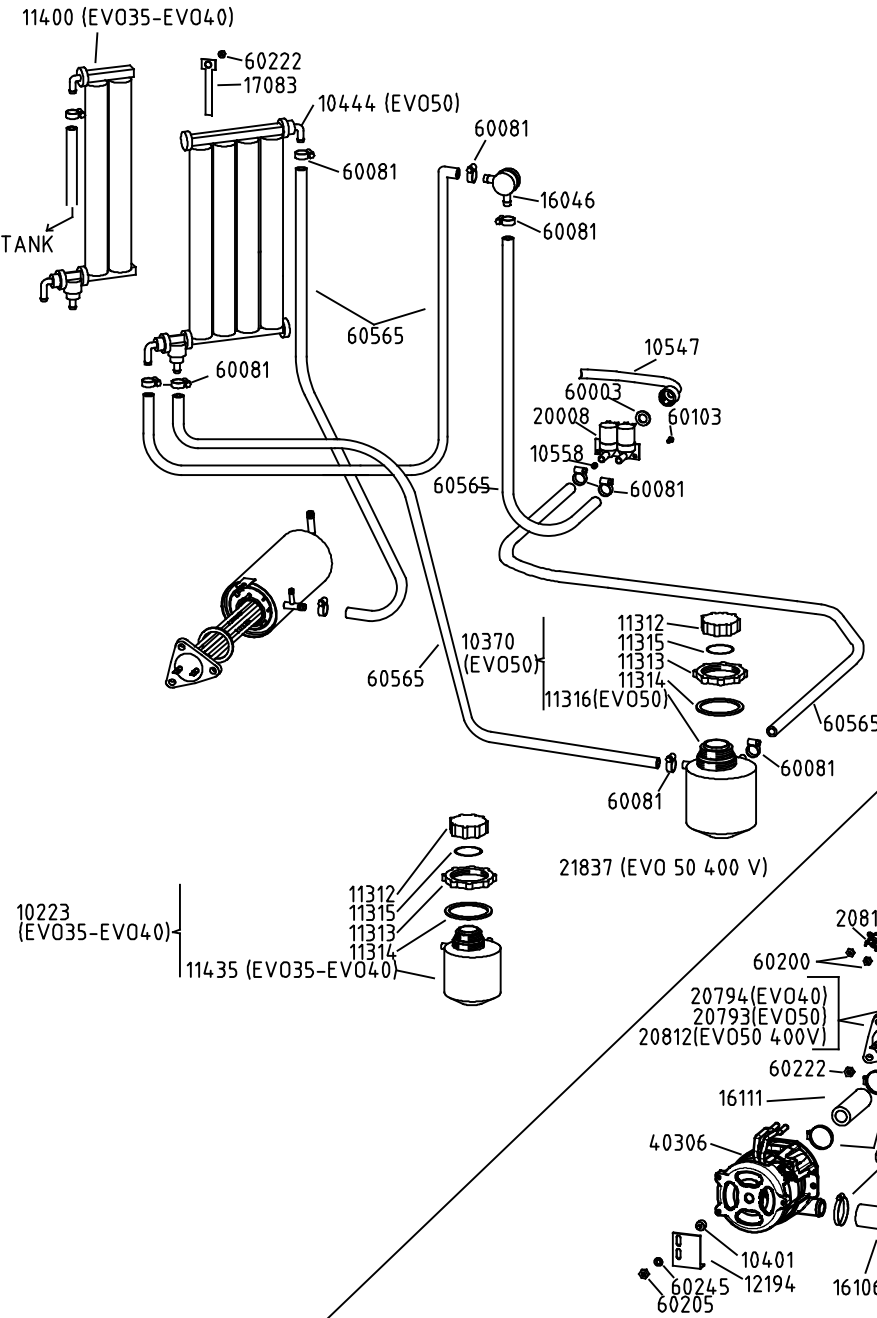

TAV.No 483 MOD. EVO 40 – DP

Drain Pump Version

Rinse Aid Version

Detergent Pump Version

Water Softener Version

Break tank Version