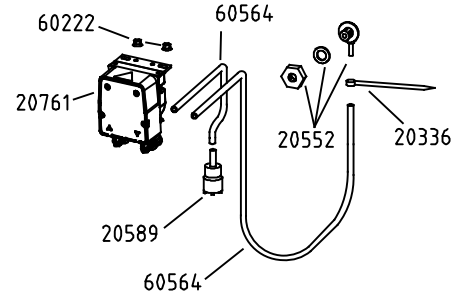

TAV.No 483 MOD. EVO 40 – DP

Drain Pump Version

Rinse Aid Version

Detergent Pump Version

Water Softener Version

Break tank Version