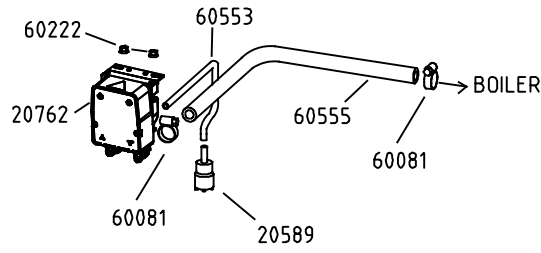

TAV.No 483 MOD. EVO 40 – DP

Drain Pump Version

Rinse Aid Version

Detergent Pump Version

Water Softener Version

Break tank Version