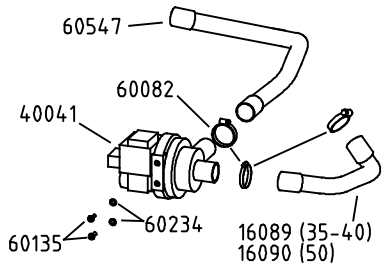

TAV.No 483 MOD. EVO 40 – DP

Drain Pump Version

Rinse Aid Version

Detergent Pump Version

Water Softener Version

Break tank Version