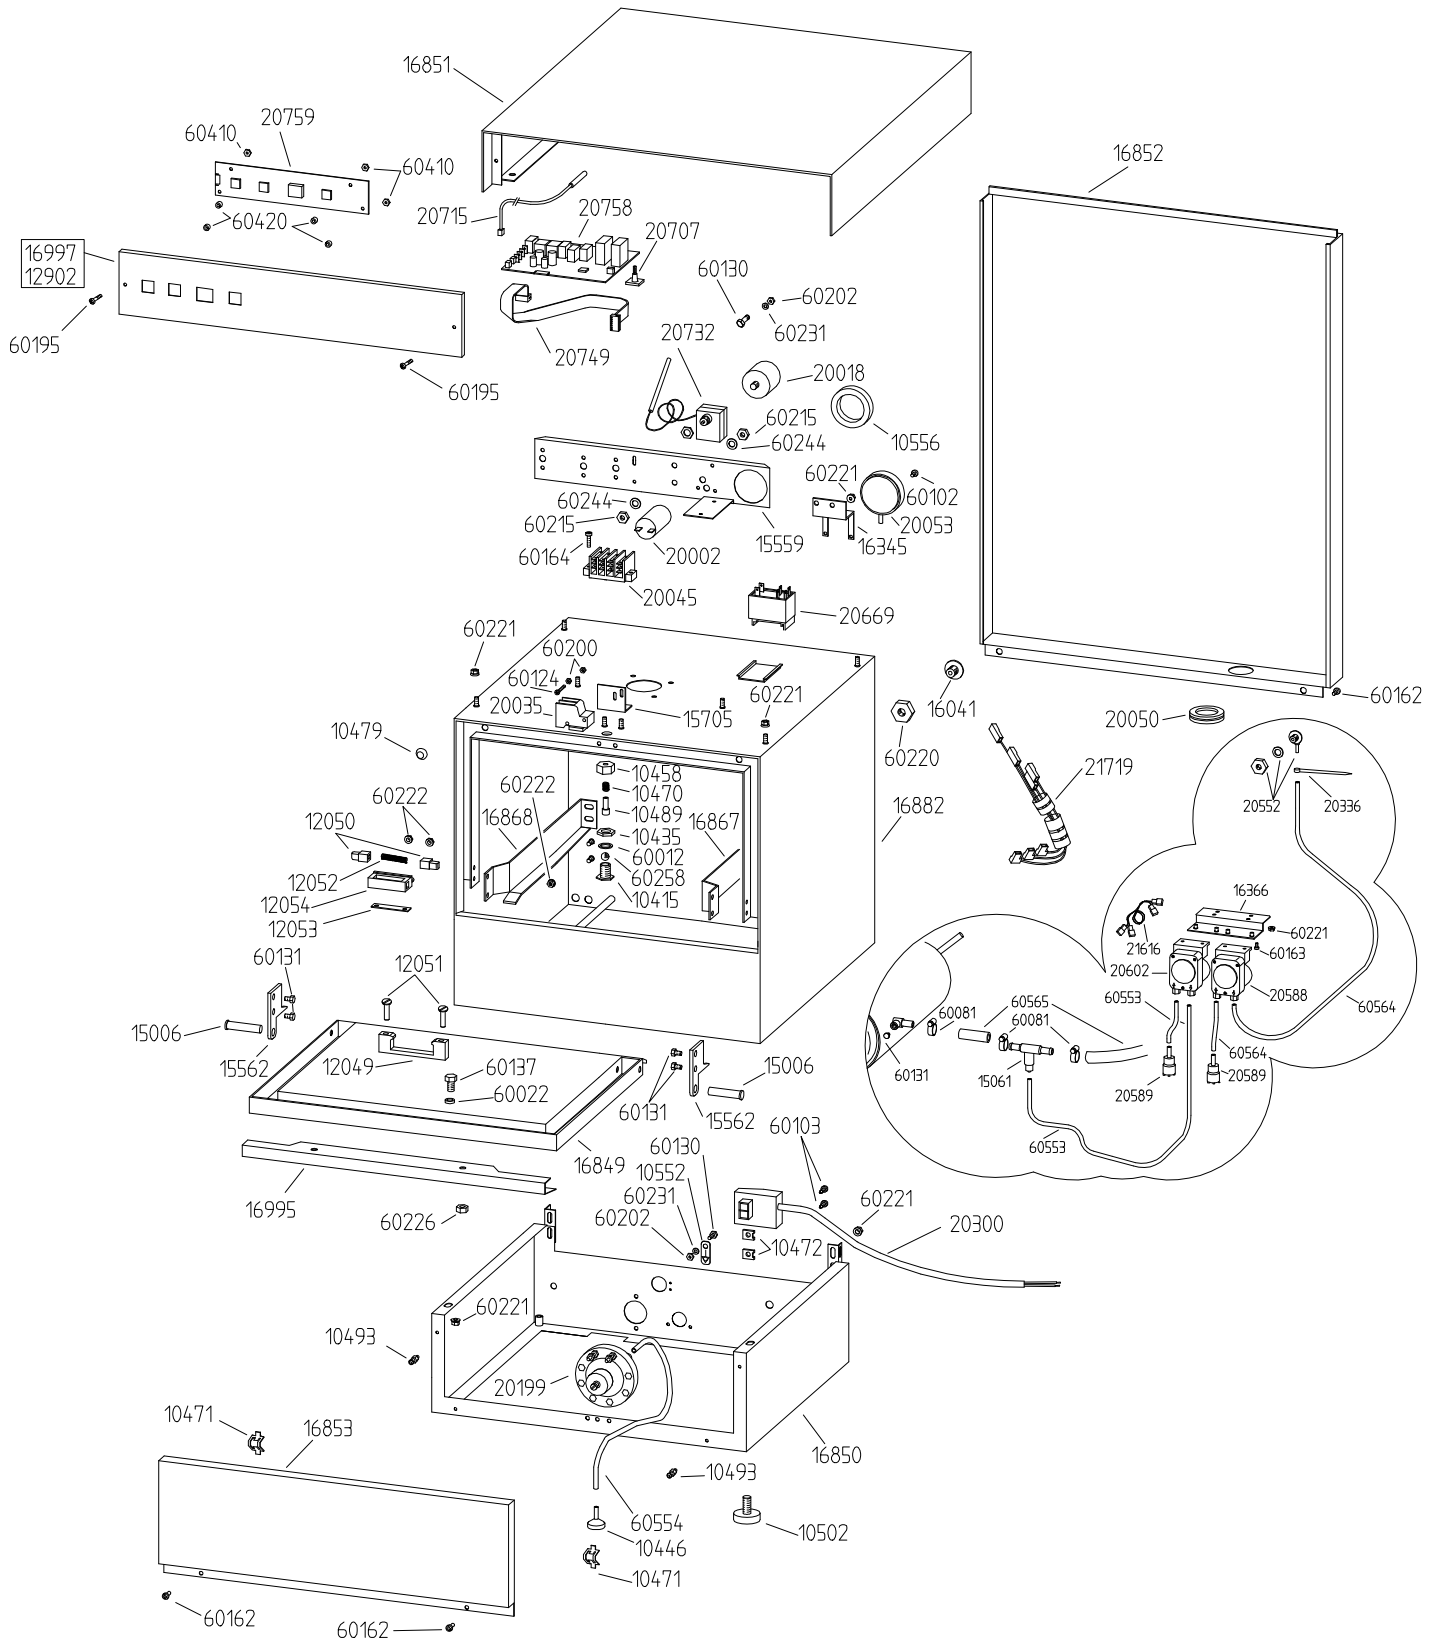

TAV.No 483 MOD. EVO 40 – DP

Drain Pump Version

Rinse Aid Version

Detergent Pump Version

Water Softener Version

Break tank Version