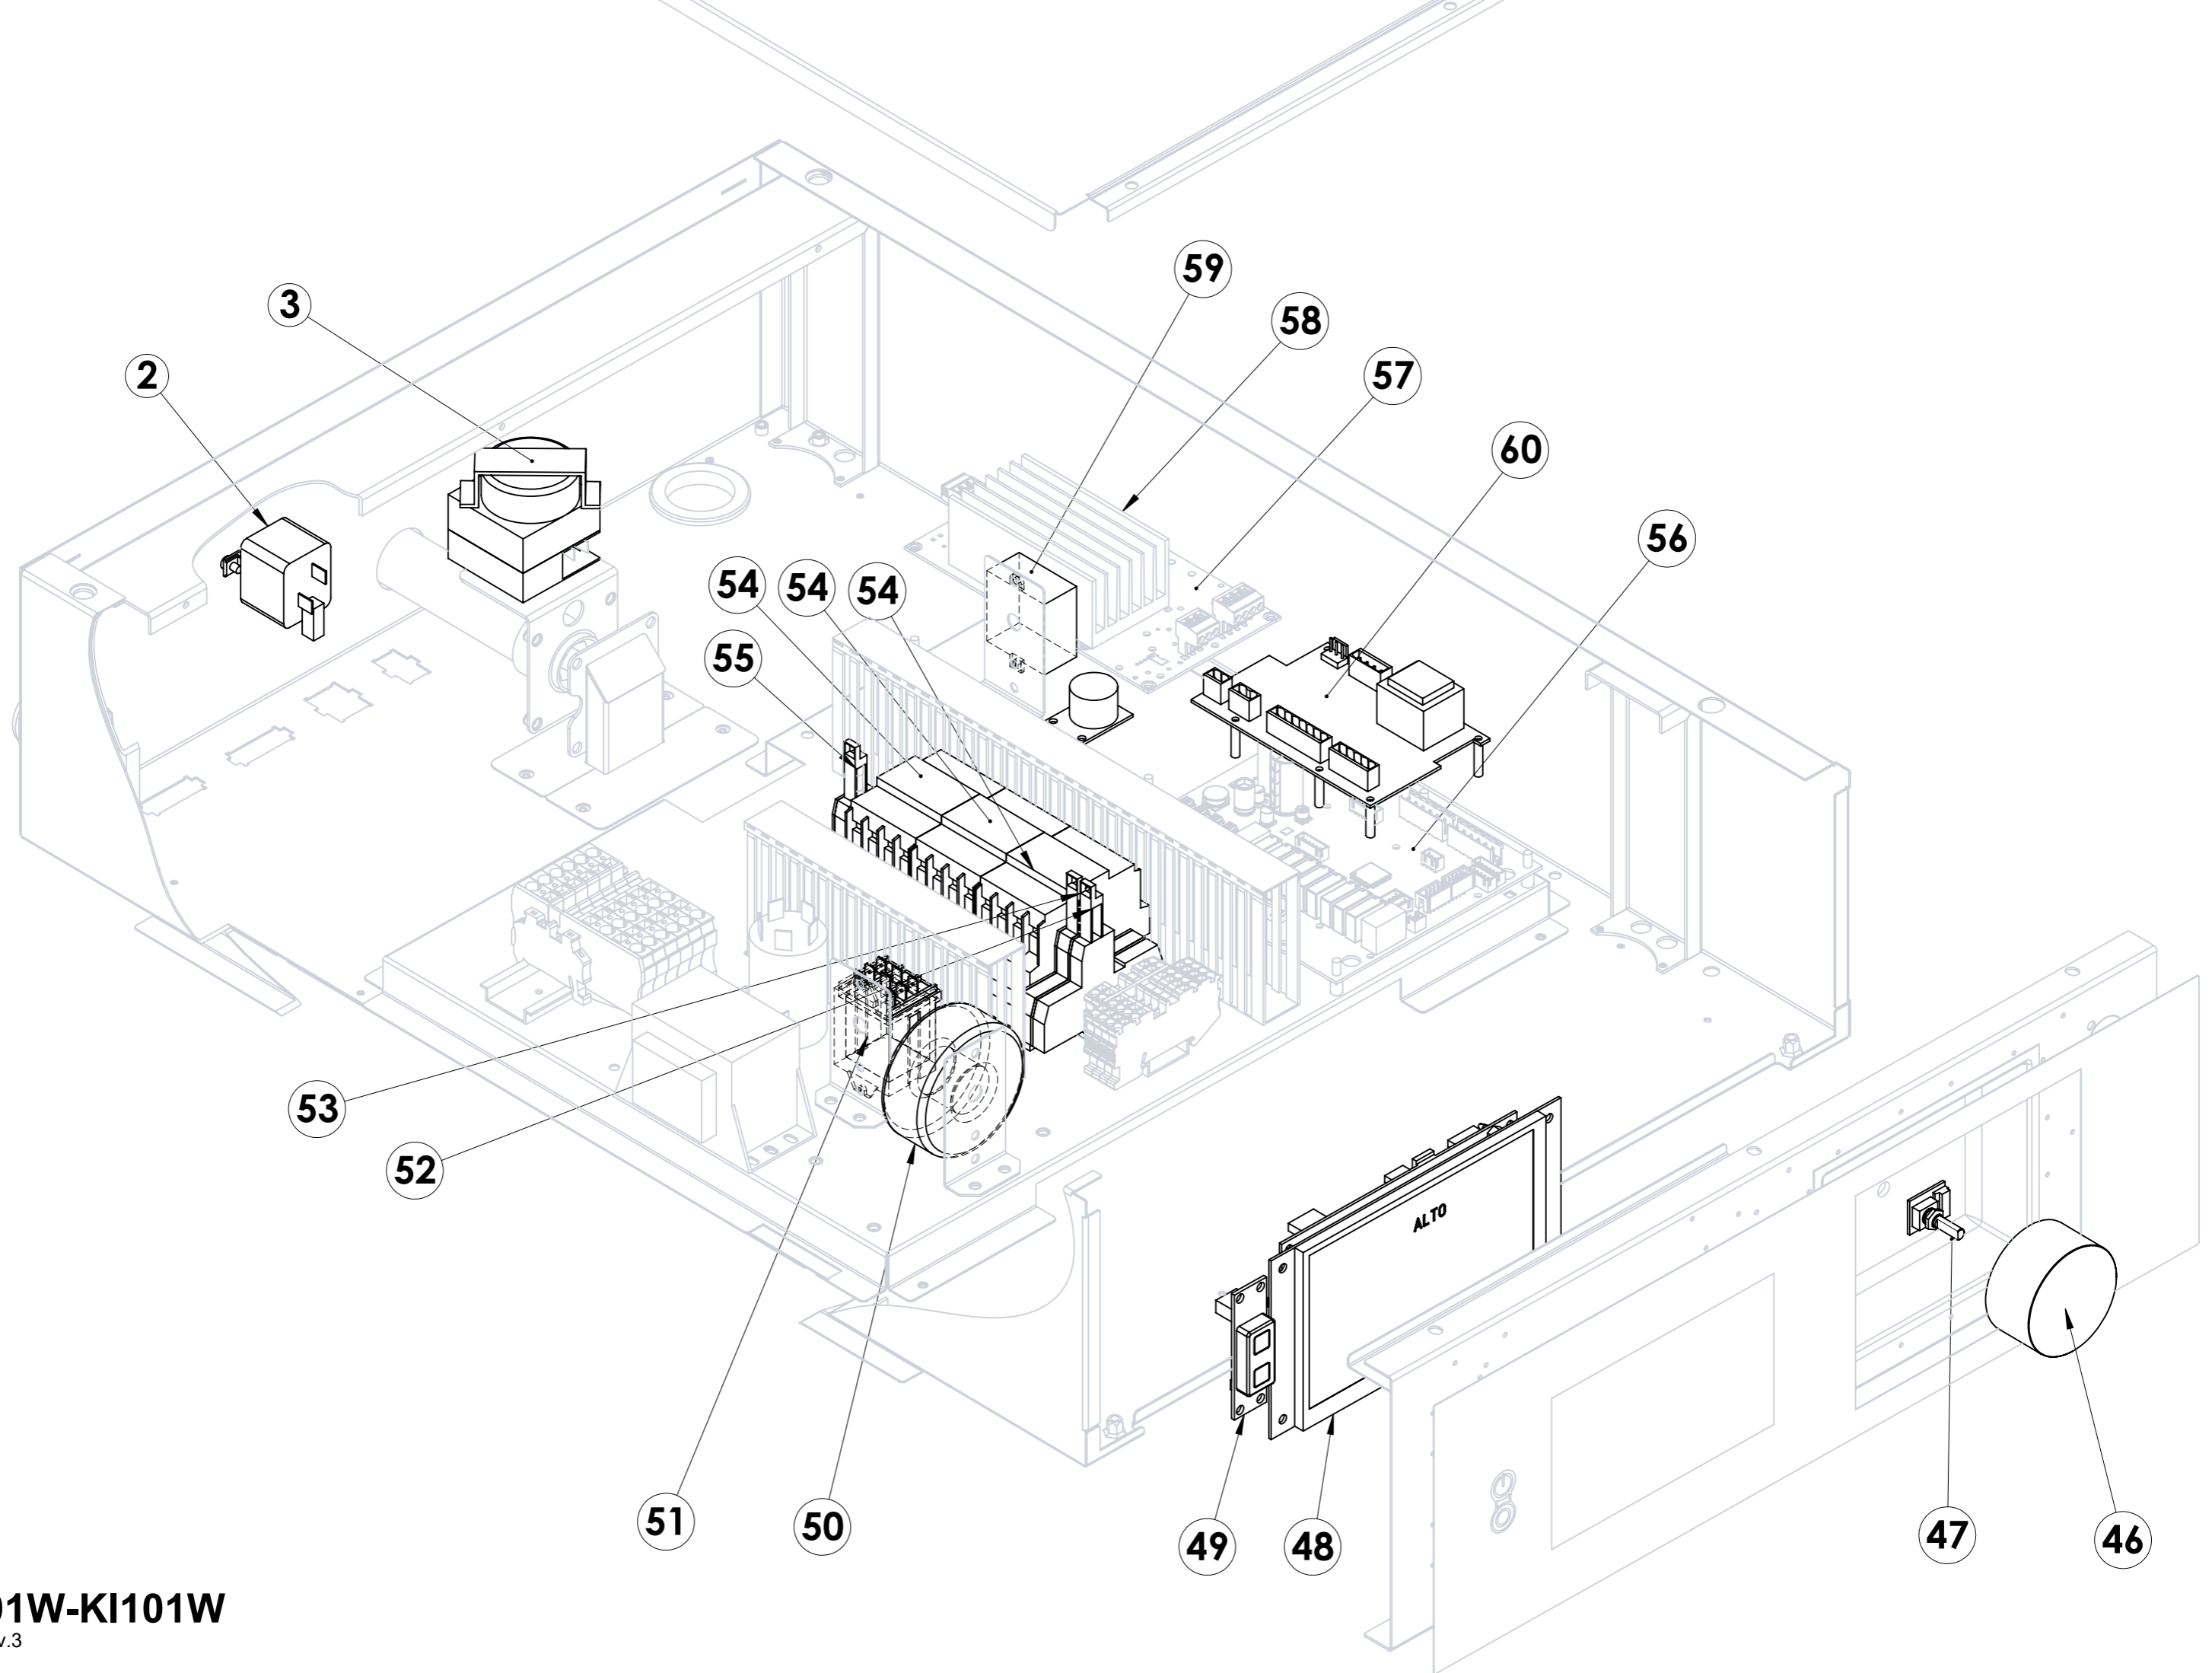

POS.	ITA	CODICE	VALID.	SCAD.
1	Sonda di temperatura	6000093		
2	Termostato di sicurezza	6010026		
3	Motorino per valvola	6031013		
4	Guarnizione nera forno	7070100		
5	Nasello per chiusura	5900124		
6	Paratia Portateghe	2022738		
7	Perno supporto paratia	2022579		
8	Perno per porta	2023277		
9	Micro porta	6043080		
10	Contatto luci per porta	2025251		
11	Piedino regolabile	5900030		
12	Tube umidificatore	2022905		
12A	Tube umidificatore	2022900		
13	Guarnizione tubo umidificatore	2027809		
14	Ventola forno 200x61	5901120		
15	Resistenza 6600 W 230V	6002173		
16	Guarnizione resistenza	2027323		
17	Guarnizione albero motore	6090171		
18	Motore 3ph	6033156		
19	Elettrovalvola acqua	6042114		
20	Ugello tubo umidificatore	6042091		
21	Ventilatore	6033175		
22	Sonda per controllo umidità	6000111		
23	Guarnizione per boiler	6090166		
24	Boiler	6003902		
25	Elettrovalvola scarico boiler	6042077		
26	Ugello per boiler	6042095		
27	Elettrovalvola brillantante	6042082		
28	Pompa per lavaggio	6042123		
29	Pompa detergente / brillantante	6042140		
30	RACCORDO 90° INOX M1/8	7050331		
31	Ugello per lavaggio automatico	6042087		
32	Contaltri	6042122		
33	Guarnizione O-RING per diffusore	6090138		
34	Diffusore per lavaggio	2027715		
35	Sonda spillone	6000124		
36	Connettore per sonda spillone	6000125		
37	Porta USB 2.0	6060045		
38dx	Porta DX completa di vetro	2027752		
38sx	Porta SX completa di vetro	2027886		
39	Vetro serigrafato x forno ass.to	2022817		
40	Maniglia completa per porta	2026379		
41	Tampone x micro porta	2022746		
42	Gommino paracolpi per vetro	2021521		
43	Tappo per bacinella	2012707		
44	Contatto luci per porta	2025007		
45	Luci per porta	2027673		
46	Manopola per encoder	2024892		
47	Encoder push	6010133		
48	Scheda tastiera	6010205		
49	Scheda ON/OFF	6010136		
50	Trasformatore UL 230V/12+12 35VA	6041100		
51	Relé di potenza	6041008		
52	Fusibile 8A-T	6060112		
53	Fusibile 3,15A-T	6060101		
54	Contattore 9A	6046033		
55	Fusibile 10A-T	6060111		
56	Scheda base forno	6010195		
57	Buzzer	6010103		
58	Inverter motore	6010202		
59	Trasformatore luci Led	6041099		
60	Scheda espansione boiler	6010153