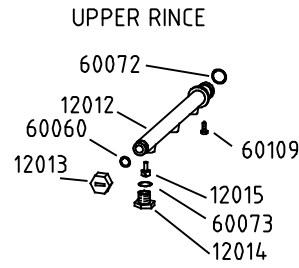

BOTONERA 2019:
20823->20893
20824->20894
20825->20895

Drain Pump Version

Detergent Pump Version

Rinse Aid Version

Water Softener Version

Optionals switches