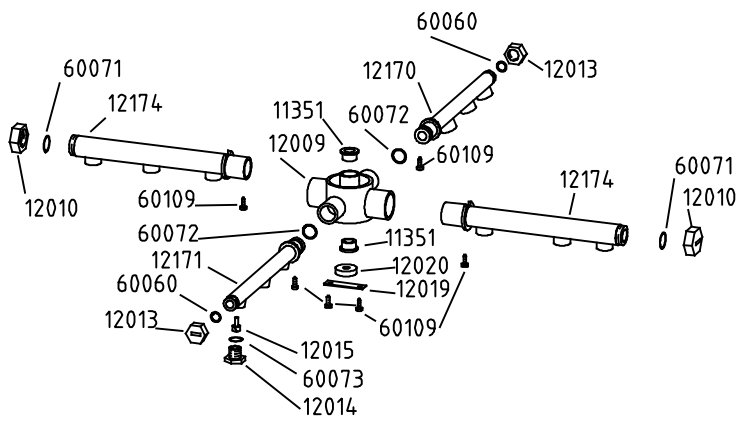

BOTONERA 2019:
20823->20893
20824->20894
20825->20895

Drain Pump Version

Detergent Pump Version

Rinse Aid Version

Water Softener Version

Optionals switches