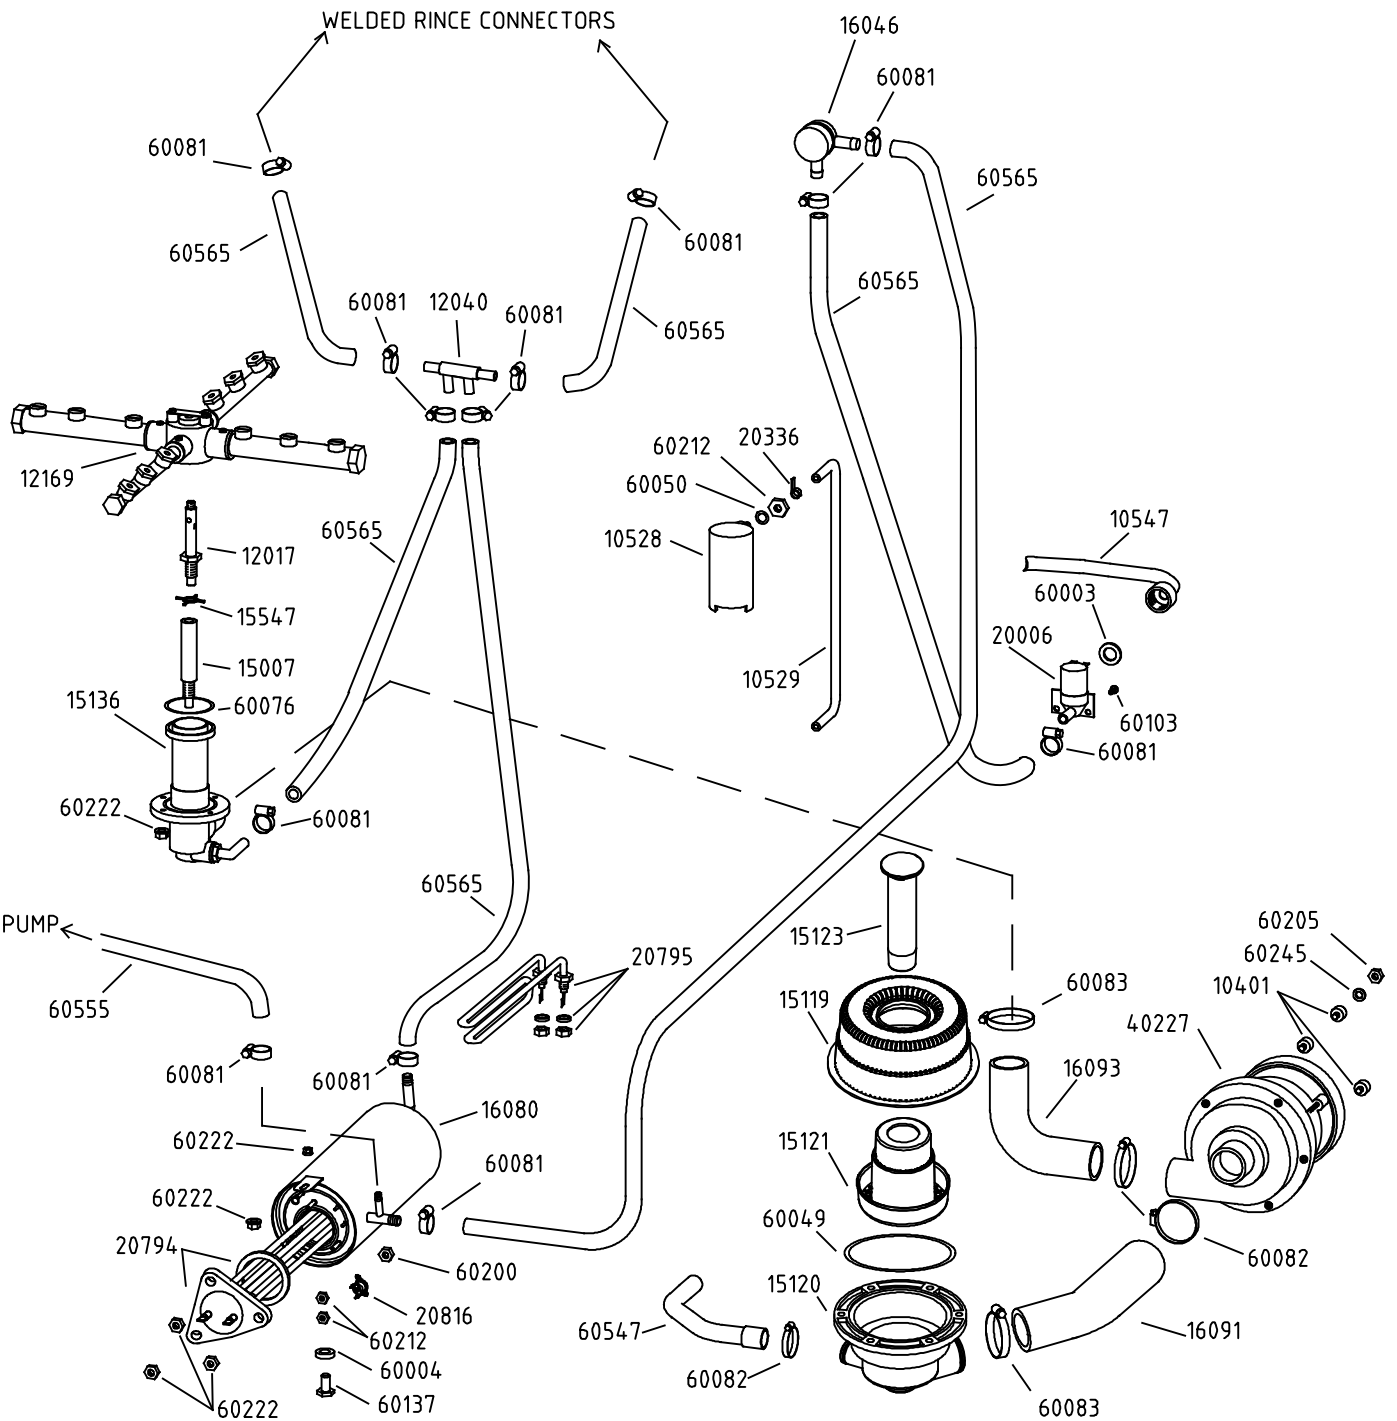

BOTONERA 2019:
20823->20893
20824->20894
20825->20895

Drain Pump Version

Detergent Pump Version

Rinse Aid Version

Water Softener Version

Optionals switches