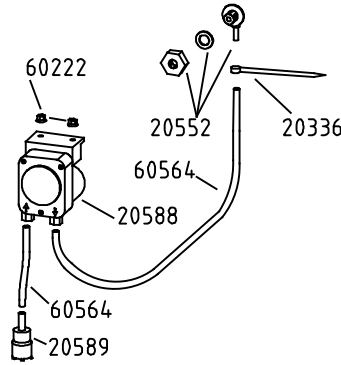

BOTONERA 2019:
20823->20893
20824->20894
20825->20895

Drain Pump Version

Detergent Pump Version

Rinse Aid Version

Water Softener Version

Optionals switches