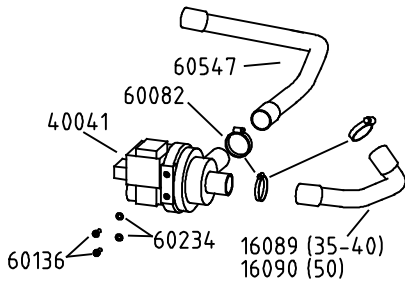

BOTONERA 2019:
20823->20893
20824->20894
20825->20895

Drain Pump Version

Detergent Pump Version

Rinse Aid Version

Water Softener Version

Optionals switches