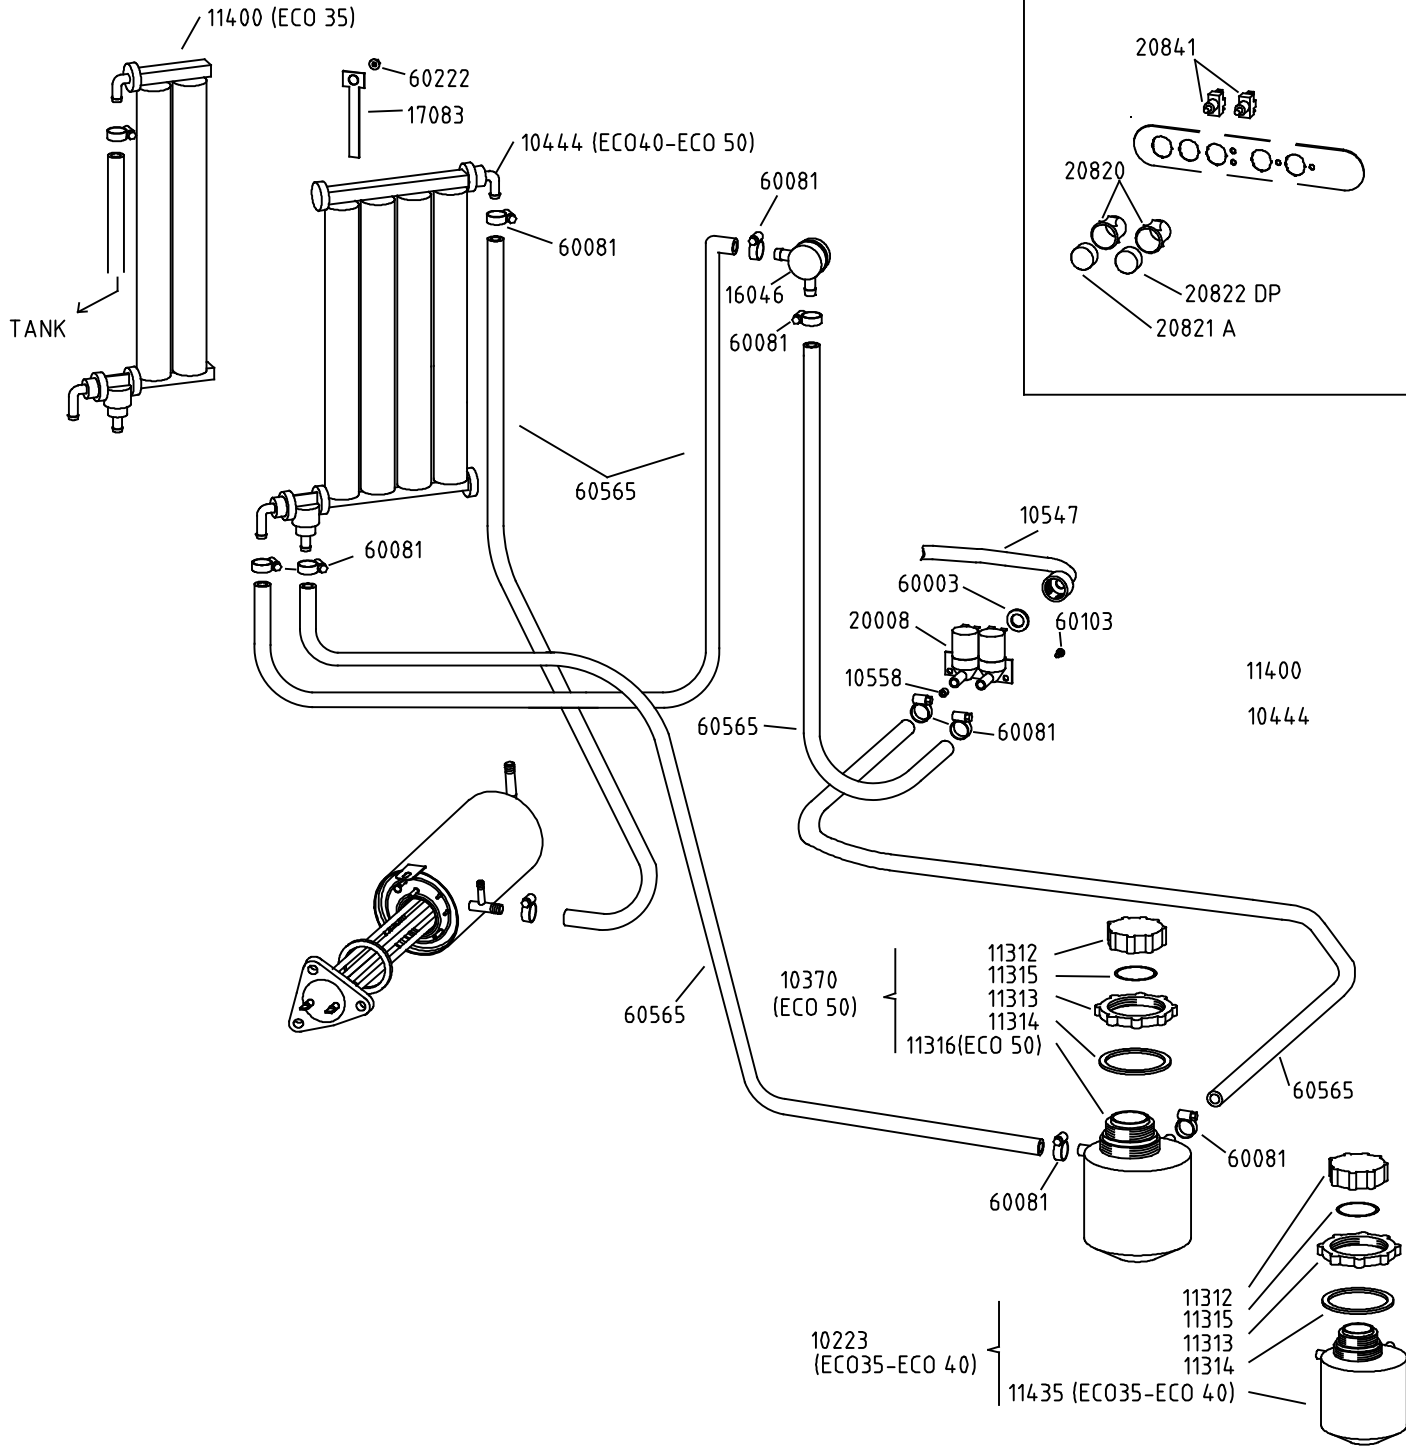

BOTONERA 2019:
20823->20893
20824->20894
20825->20895

Drain Pump Version

Detergent Pump Version

Rinse Aid Version

Water Softener Version

Optionals switches