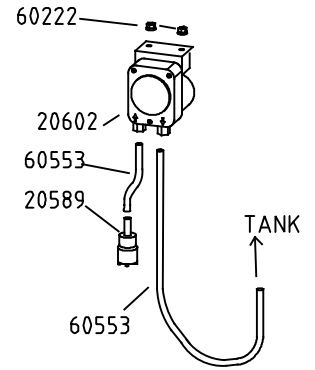

BOTONERA 2019:
20823->20893
20824->20894
20825->20895

Drain Pump Version

Detergent Pump Version

Rinse Aid Version

Water Softener Version

Optionals switches