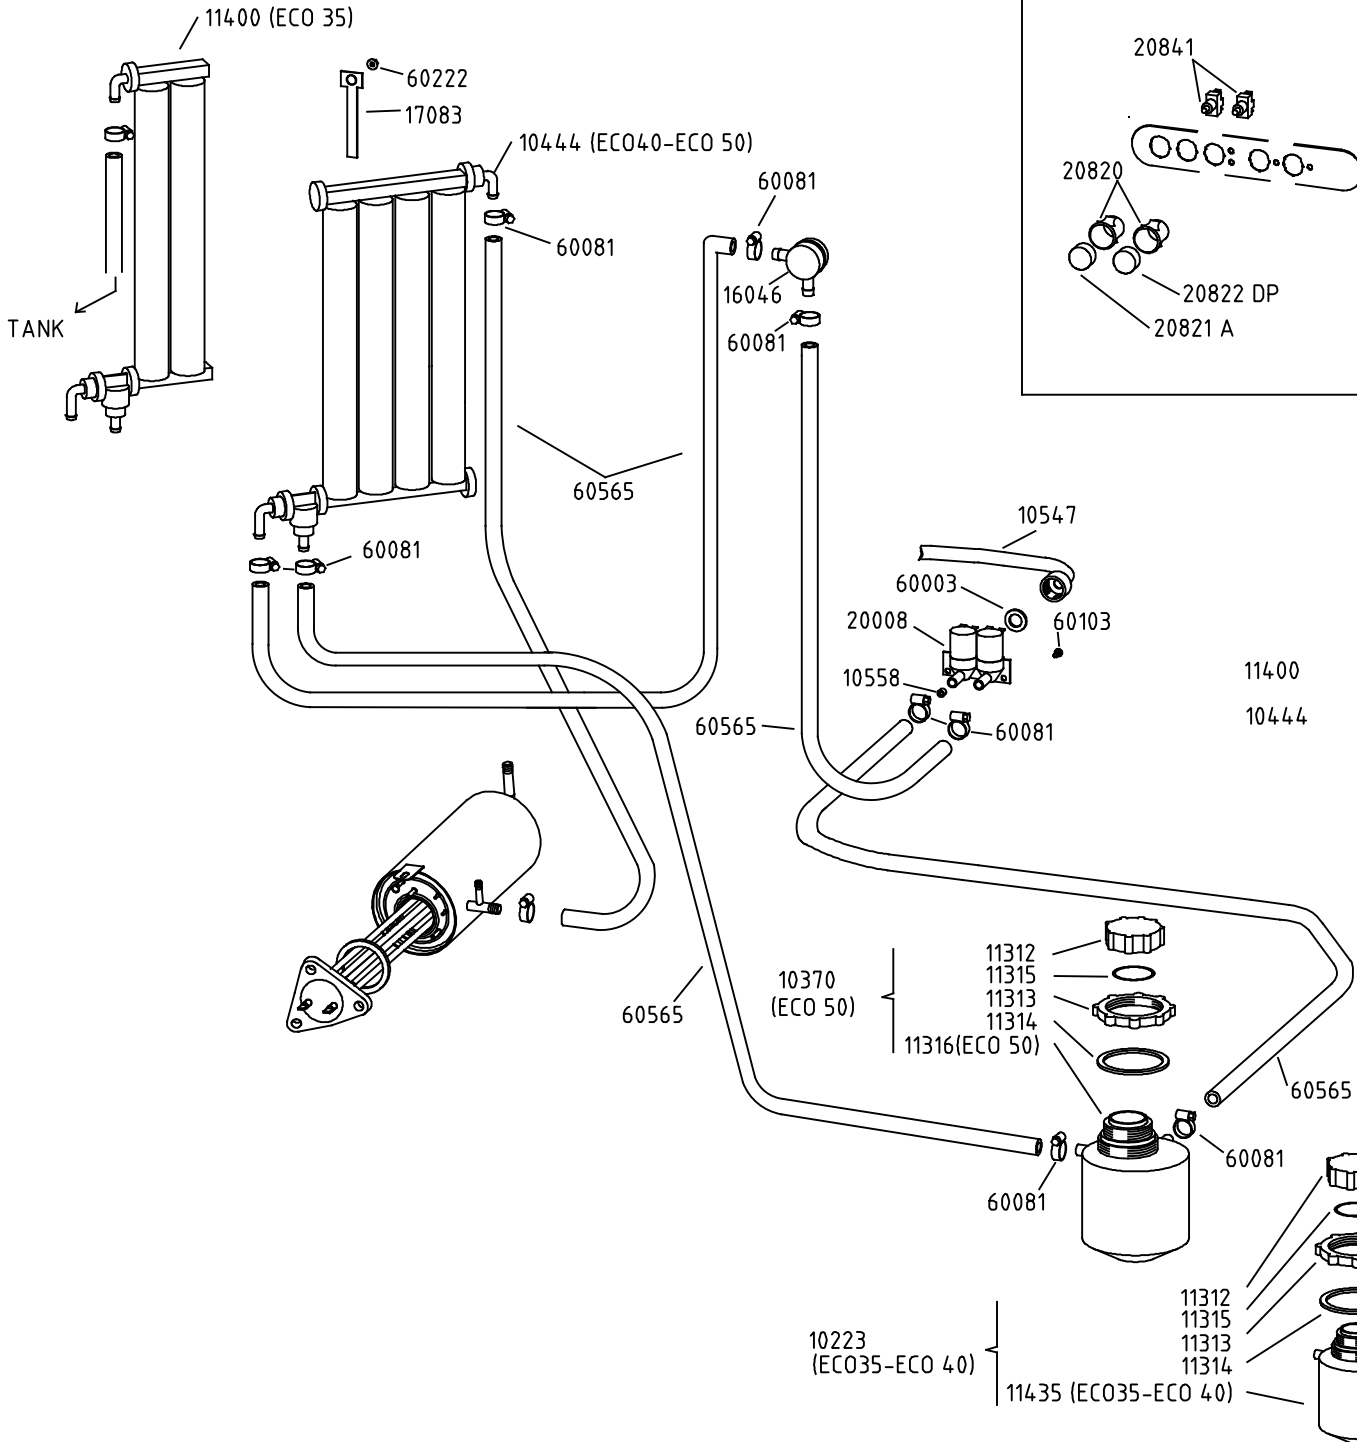

Water Softener Version