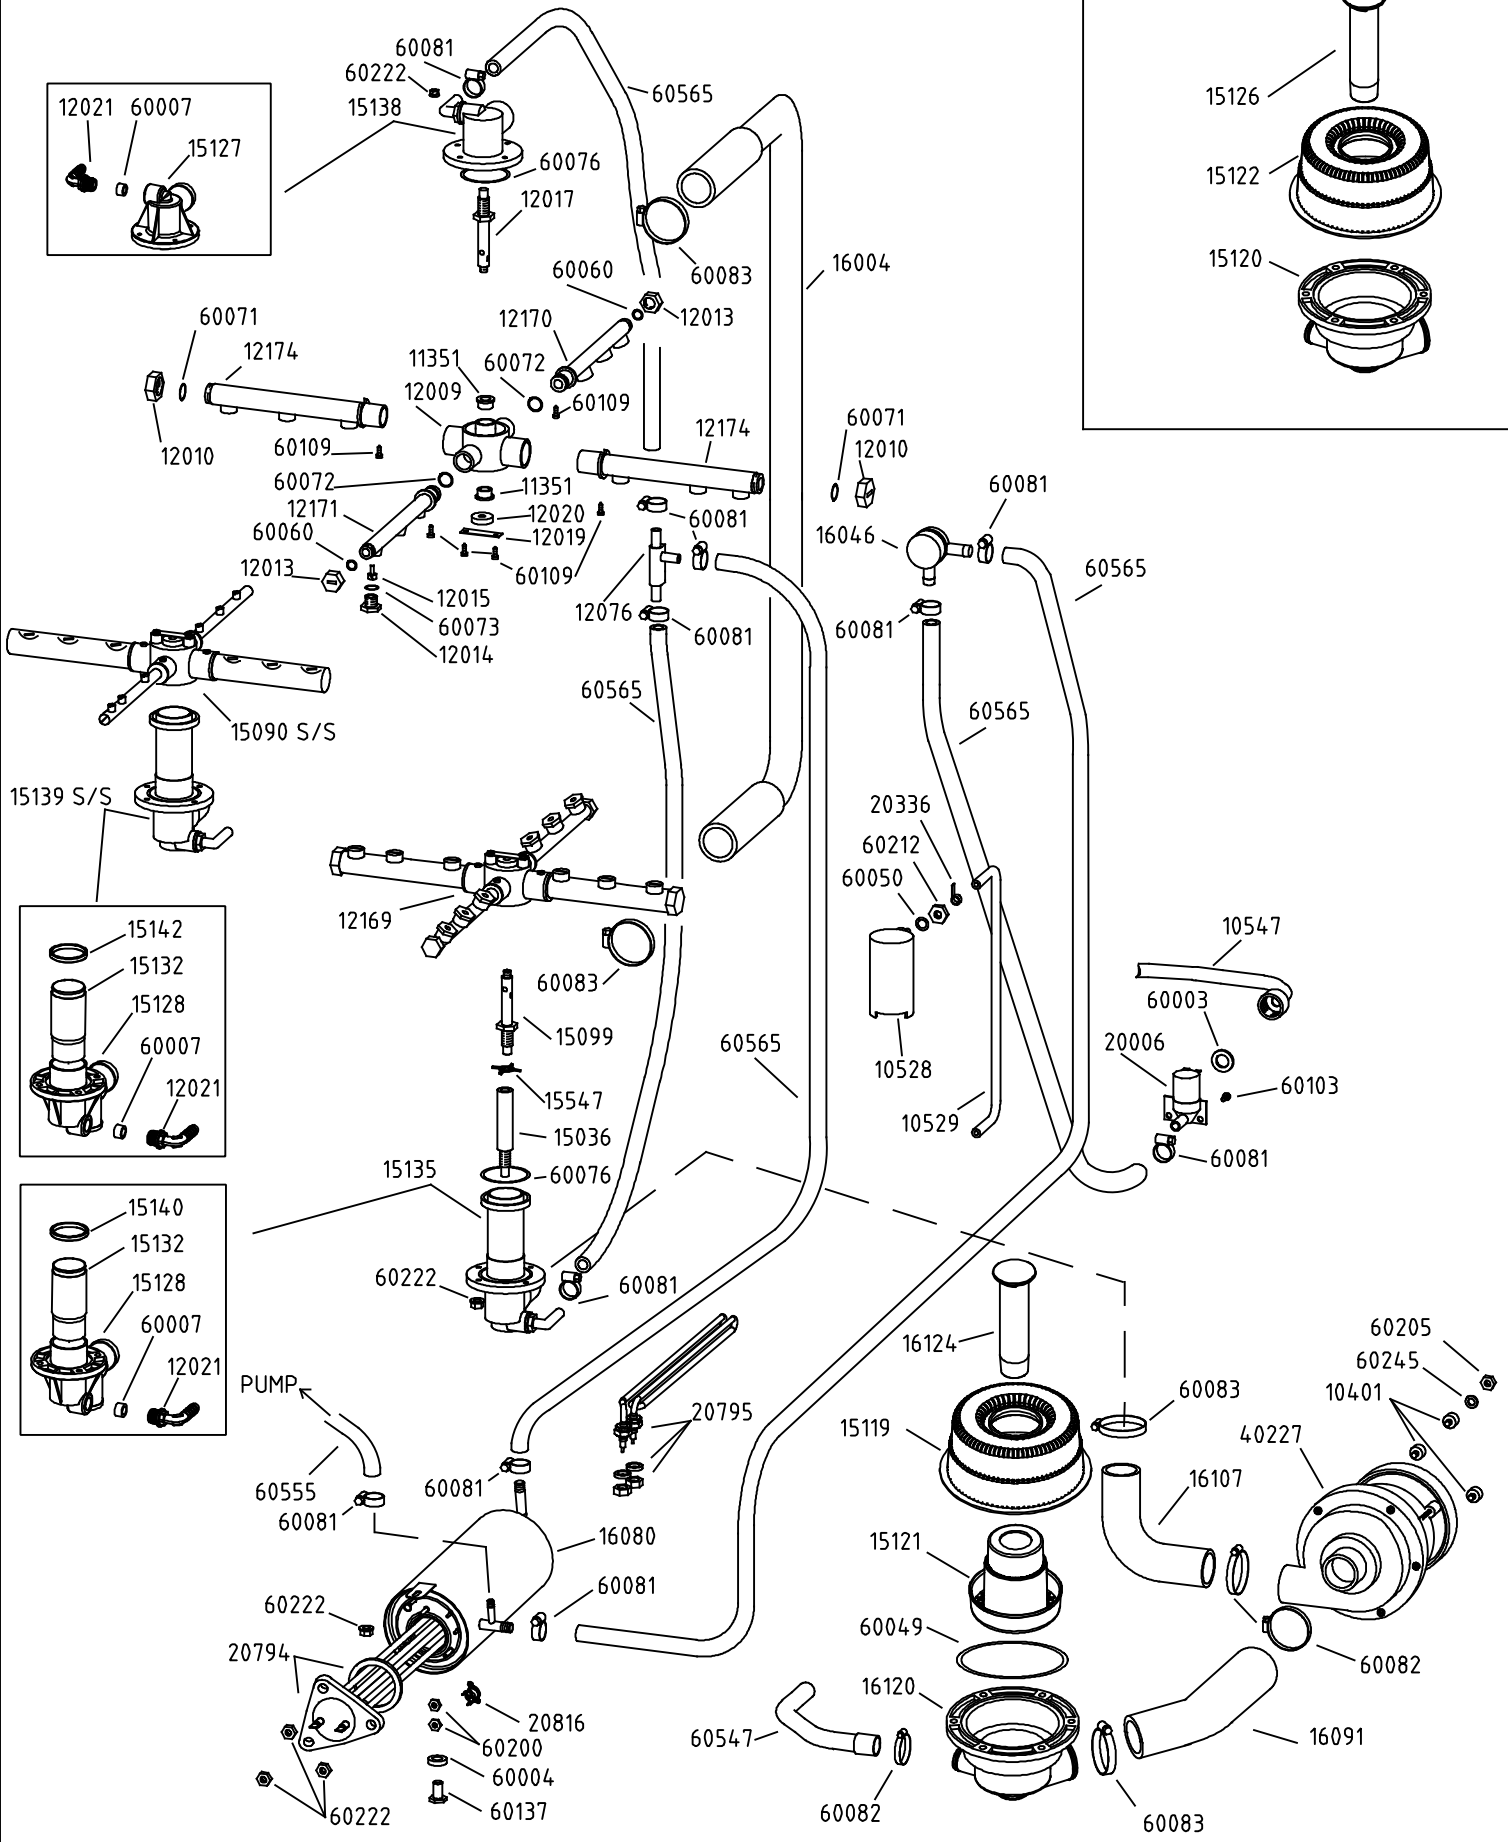

**BOTONERA 2019:**  
20823->20893  
20824->20894  
20825->20895

UNTILL SERIAL NR: 182375335  
YOU HAVE TO USE PART NRS:

PUMP

### Drain Pump Version

### Detergent Pump Version