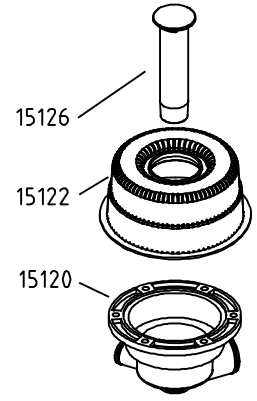

**BOTONERA 2019:**  
20823->20893  
20824->20894  
20825->20895

UNTILL SERIAL NR: 182375335  
YOU HAVE TO USE PART NRS:

PUMP