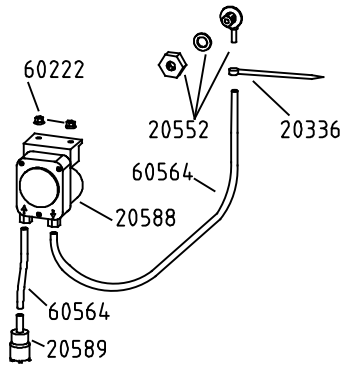

Detergent Pump Version