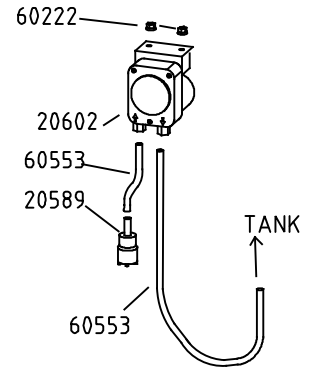

Drain Pump Version

Detergent Pump Version

Rinse Aid Version

Water Softener Version

Optionals switches