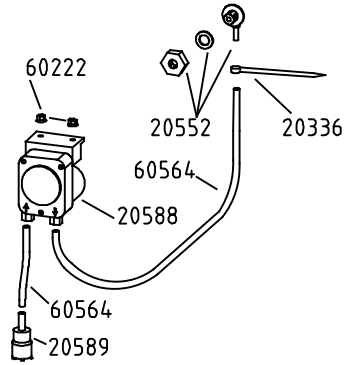

Drain Pump Version

Detergent Pump Version

Rinse Aid Version

Water Softener Version

Optionals switches