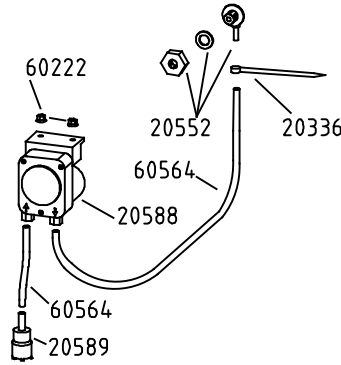

Drain Pump Version

Detergent Pump Version

Rinse Aid Version

Water Softener Version

Optionals switches