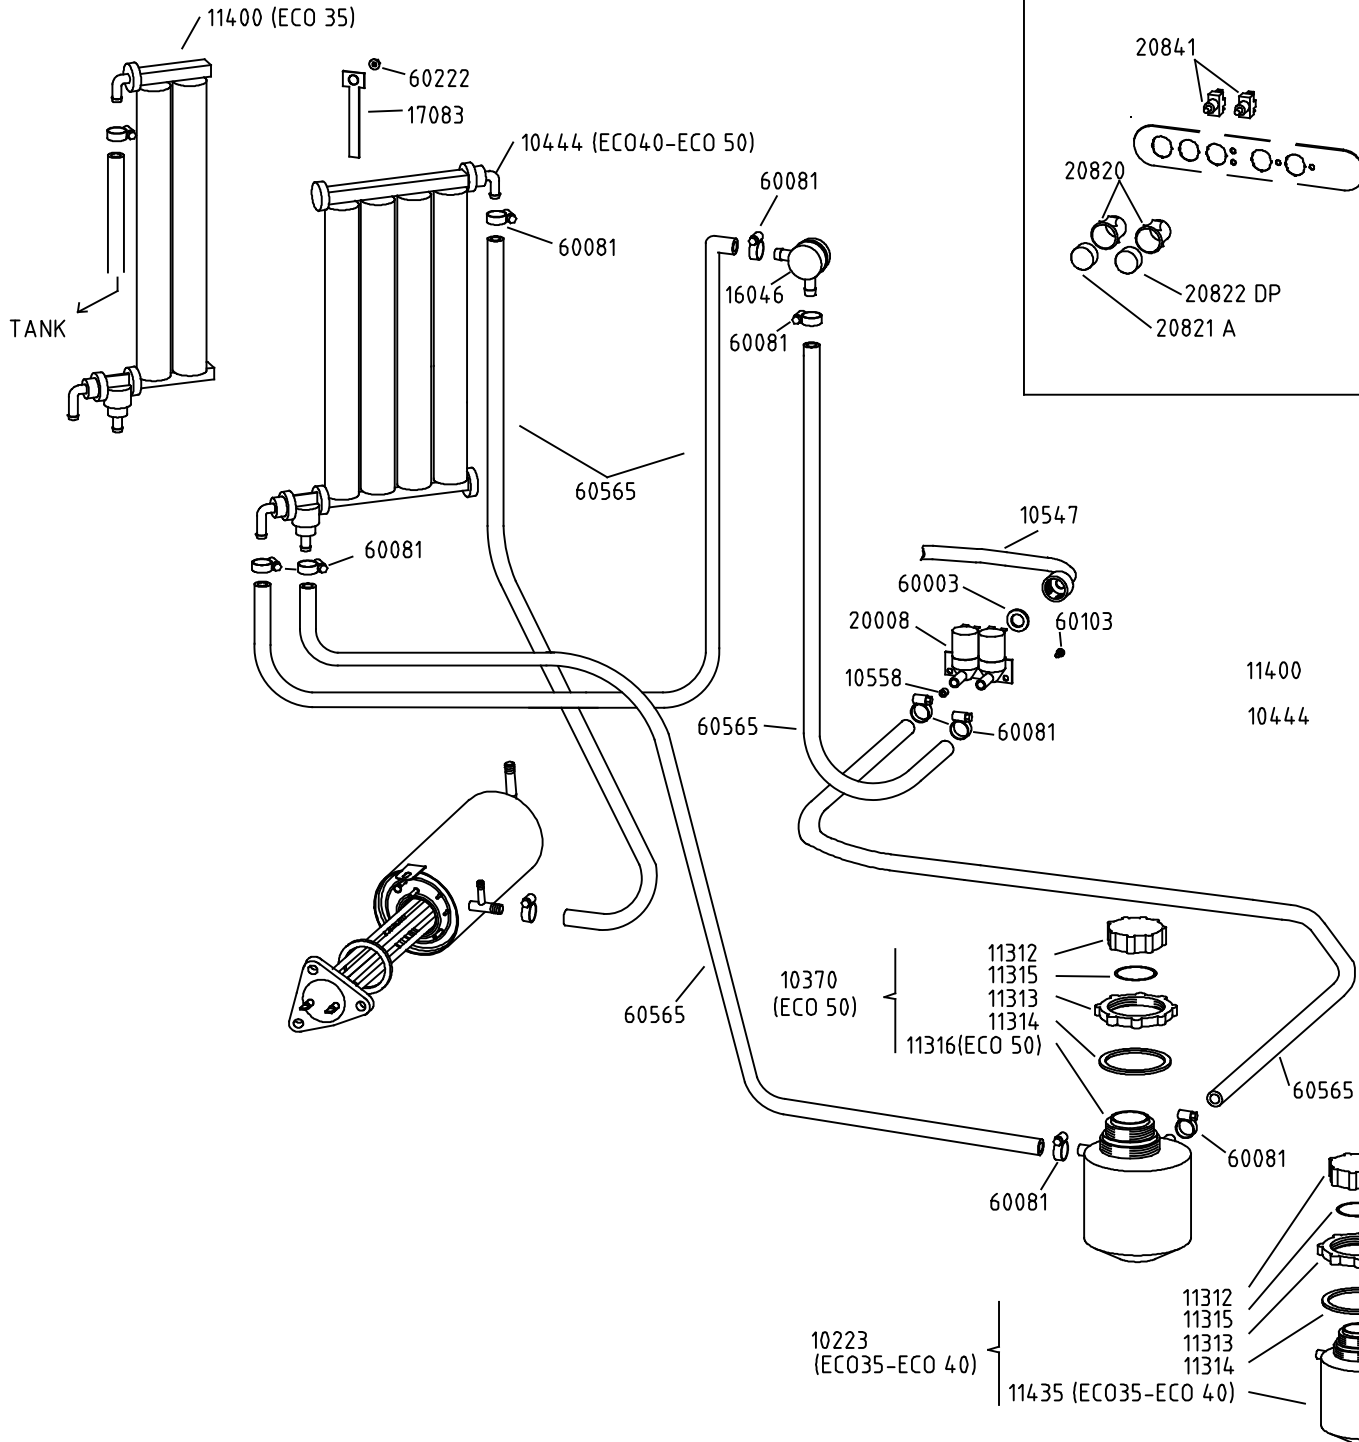

Drain Pump Version

Detergent Pump Version

Rinse Aid Version

Water Softener Version

Optionals switches