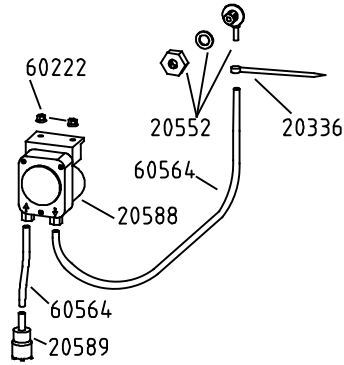

BOTONERA 2019:
 20823->20893
 20824->20894
 20825->20895

Drain Pump Version

Detergent Pump Version

Rinse Aid Version

Water Softener Version

Optionals switches