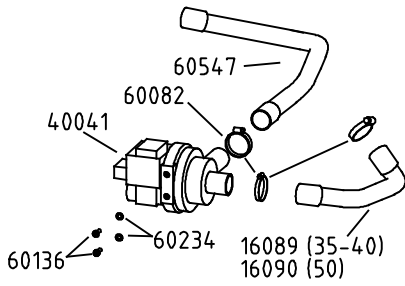

BOTONERA 2019:
 20823->20893
 20824->20894
 20825->20895

Drain Pump Version

Detergent Pump Version

Rinse Aid Version

Water Softener Version

Optionals switches