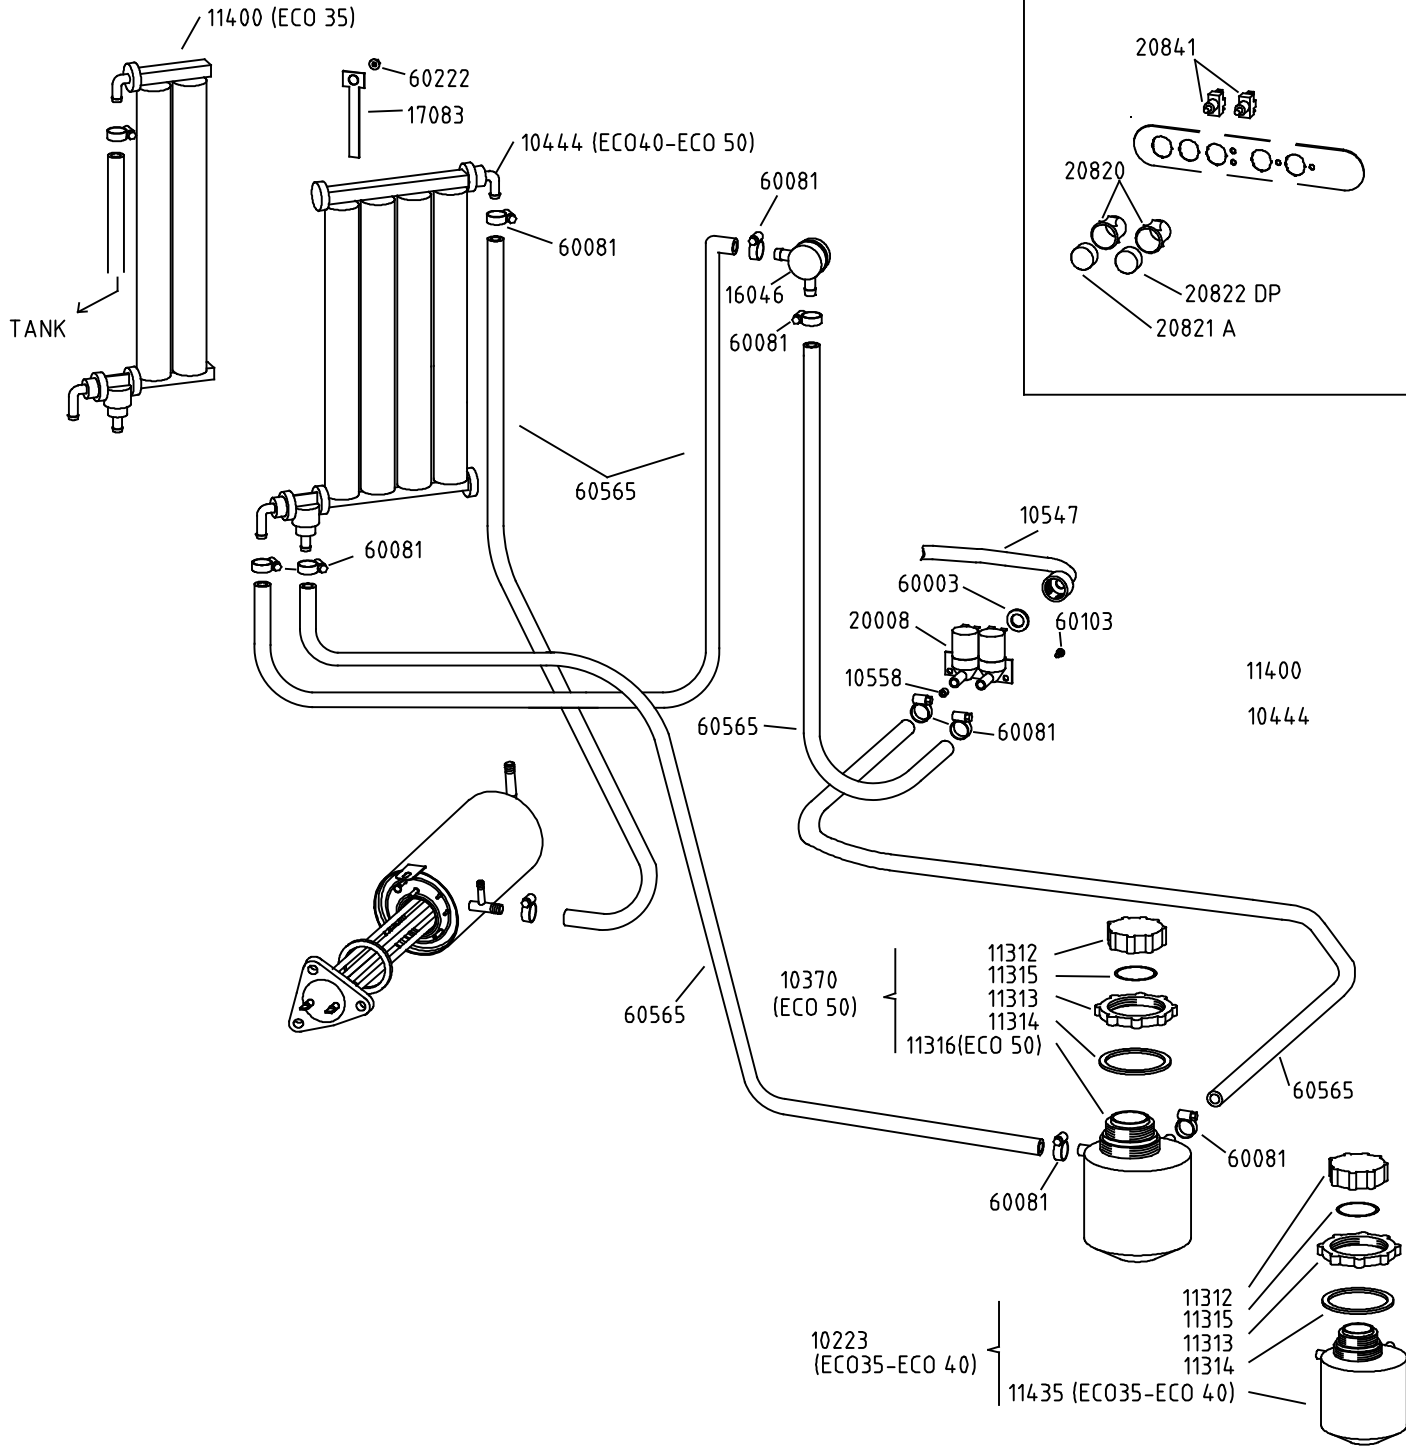

BOTONERA 2019:
 20823->20893
 20824->20894
 20825->20895

Drain Pump Version

Detergent Pump Version

Rinse Aid Version

Water Softener Version

Optionals switches