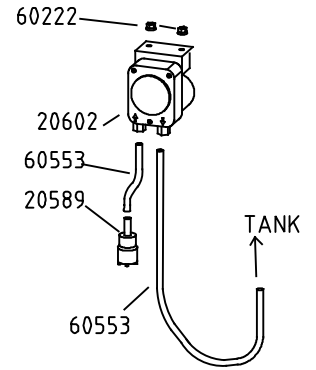

BOTONERA 2019:
 20823->20893
 20824->20894
 20825->20895

Drain Pump Version

Detergent Pump Version

Rinse Aid Version

Water Softener Version

Optionals switches