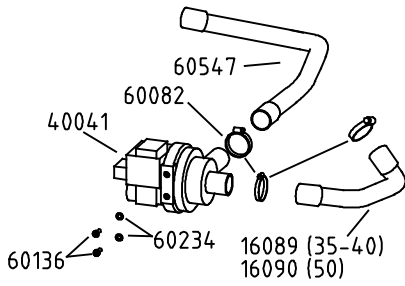

Drain Pump Version

Detergent Pump Version

Rinse Aid Version

Water Softener Version

Optionals switches