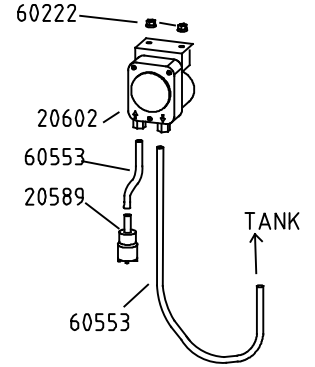

Drain Pump Version

Detergent Pump Version

Rinse Aid Version

Water Softener Version

Optionals switches