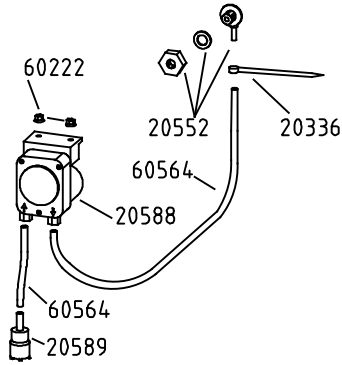

Drain Pump Version

Detergent Pump Version

Rinse Aid Version

Water Softener Version

Optionals switches