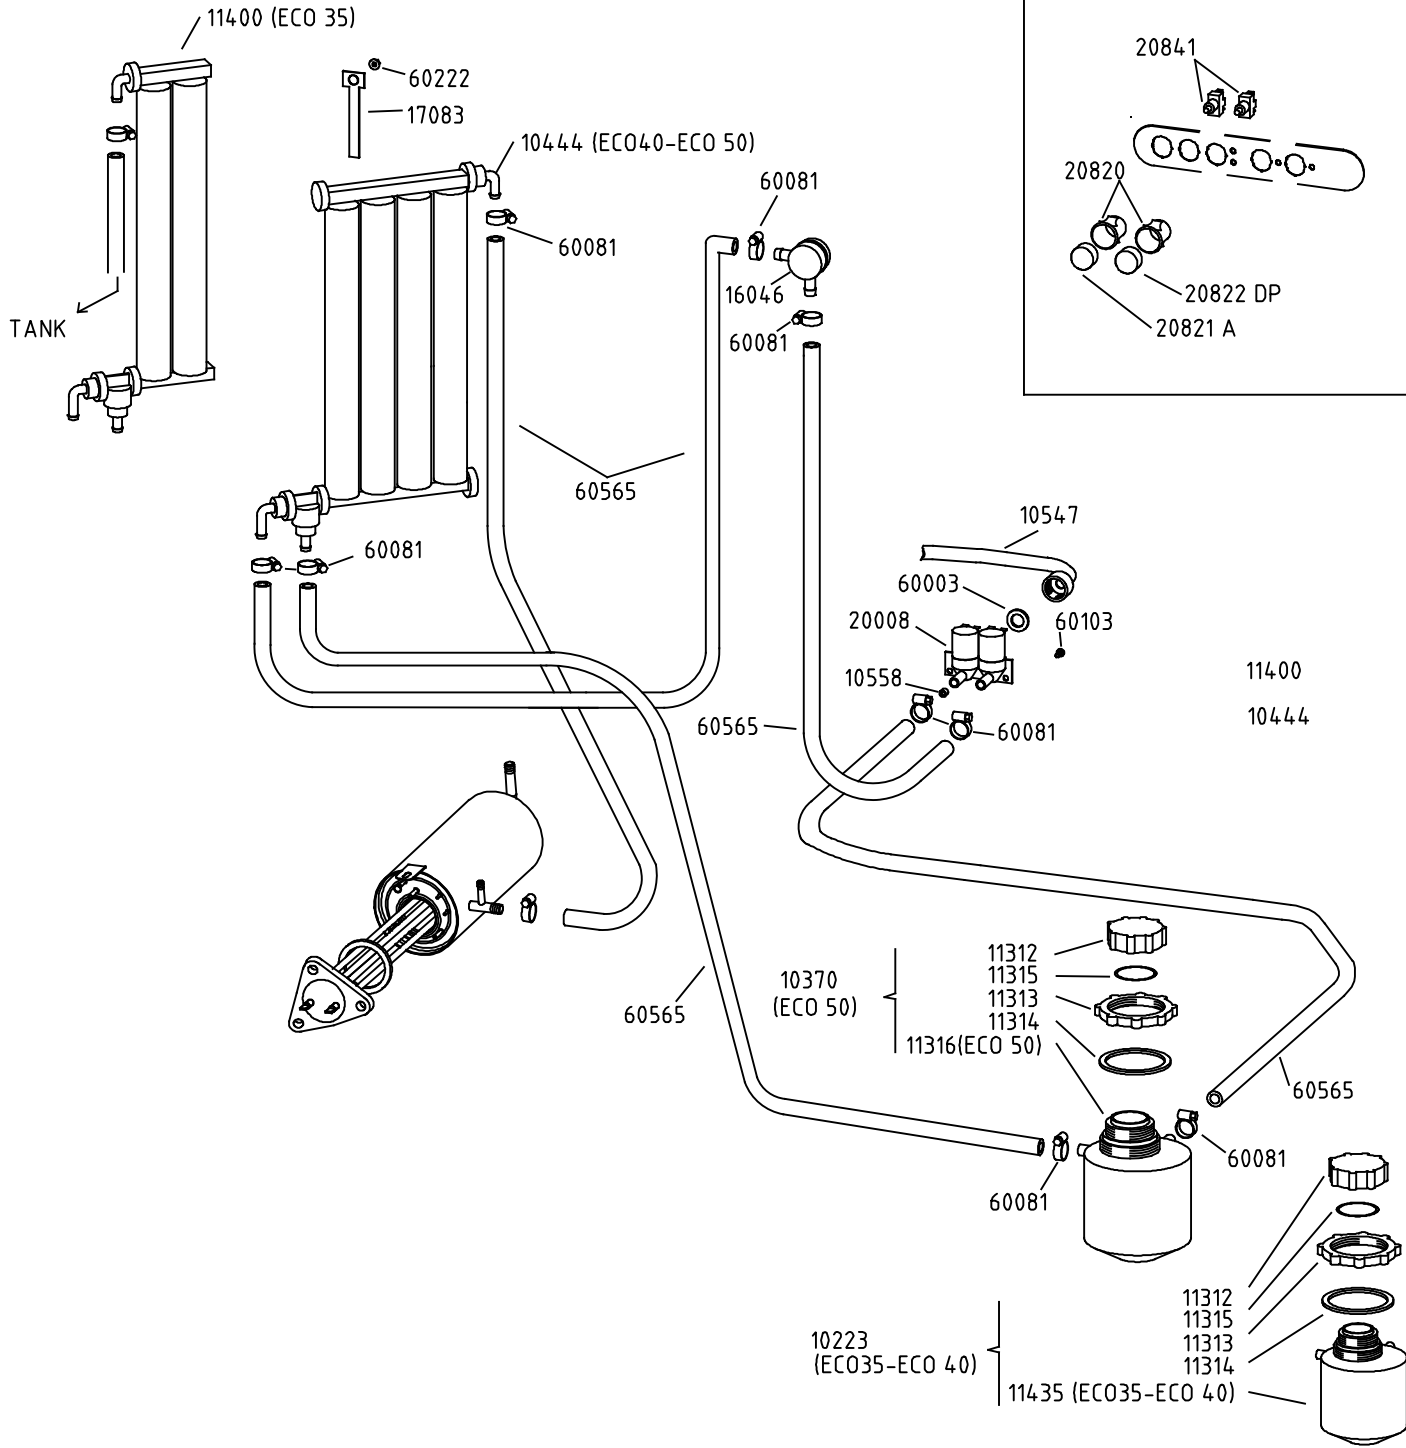

Drain Pump Version

Detergent Pump Version

Rinse Aid Version

Water Softener Version

Optionals switches