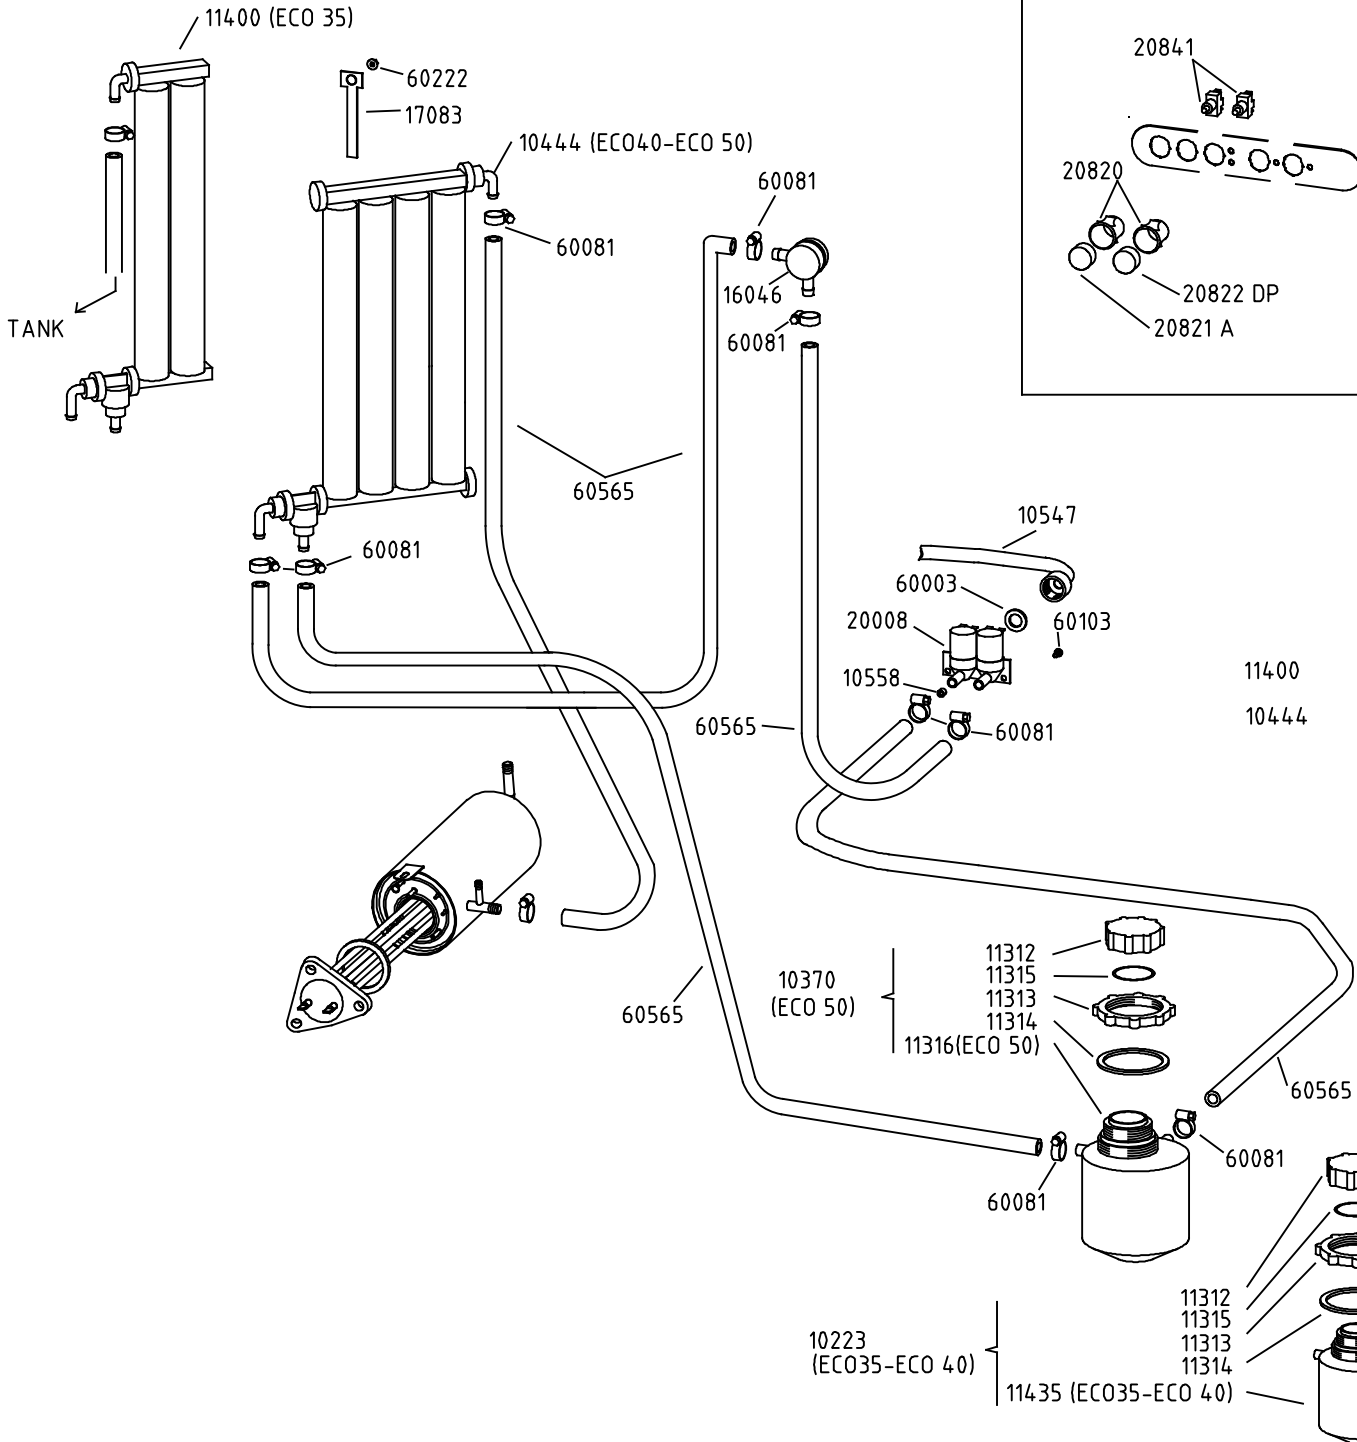

Drain Pump Version

Detergent Pump Version

Rinse Aid Version

Water Softener Version

Optionals switches