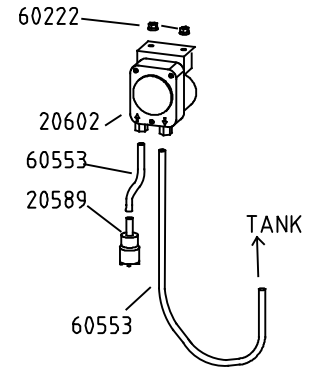

Drain Pump Version

Detergent Pump Version

Rinse Aid Version

Water Softener Version

Optionals switches