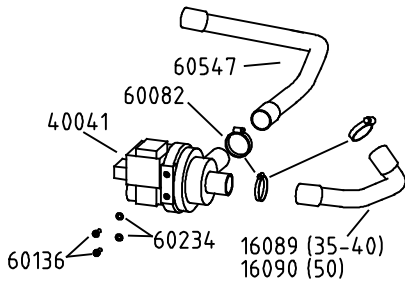

Drain Pump Version

Detergent Pump Version

Rinse Aid Version

Water Softener Version

Optionals switches