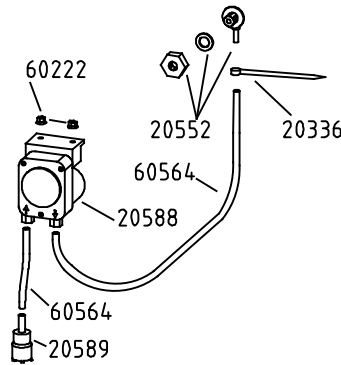

Drain Pump Version

Detergent Pump Version

Rinse Aid Version

Water Softener Version

Optionals switches